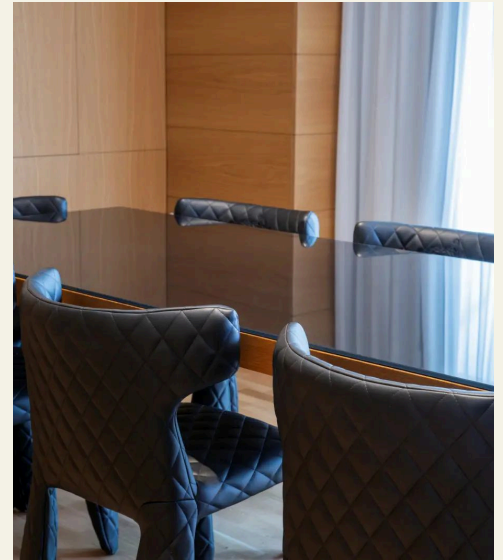

Meeting Rooms

Capacity

WOOD CONFERENCE ROOM

A warm, intimate space with natural materials, soft light, and frontal sea views – ideal for smaller sessions that still demand atmosphere. Designed for clarity, calm, and high-impact conversations.

imperial 8

SPACE CONFERENCE ROOM

A bright, modern room built for focus and flexibility. With natural light and a clean, stylish setup, The Space is ideal for offsites, workshops, and sessions that deserve more than a standard meeting room.

theatre 50
classroom 30
imperial 20
u-shape 18