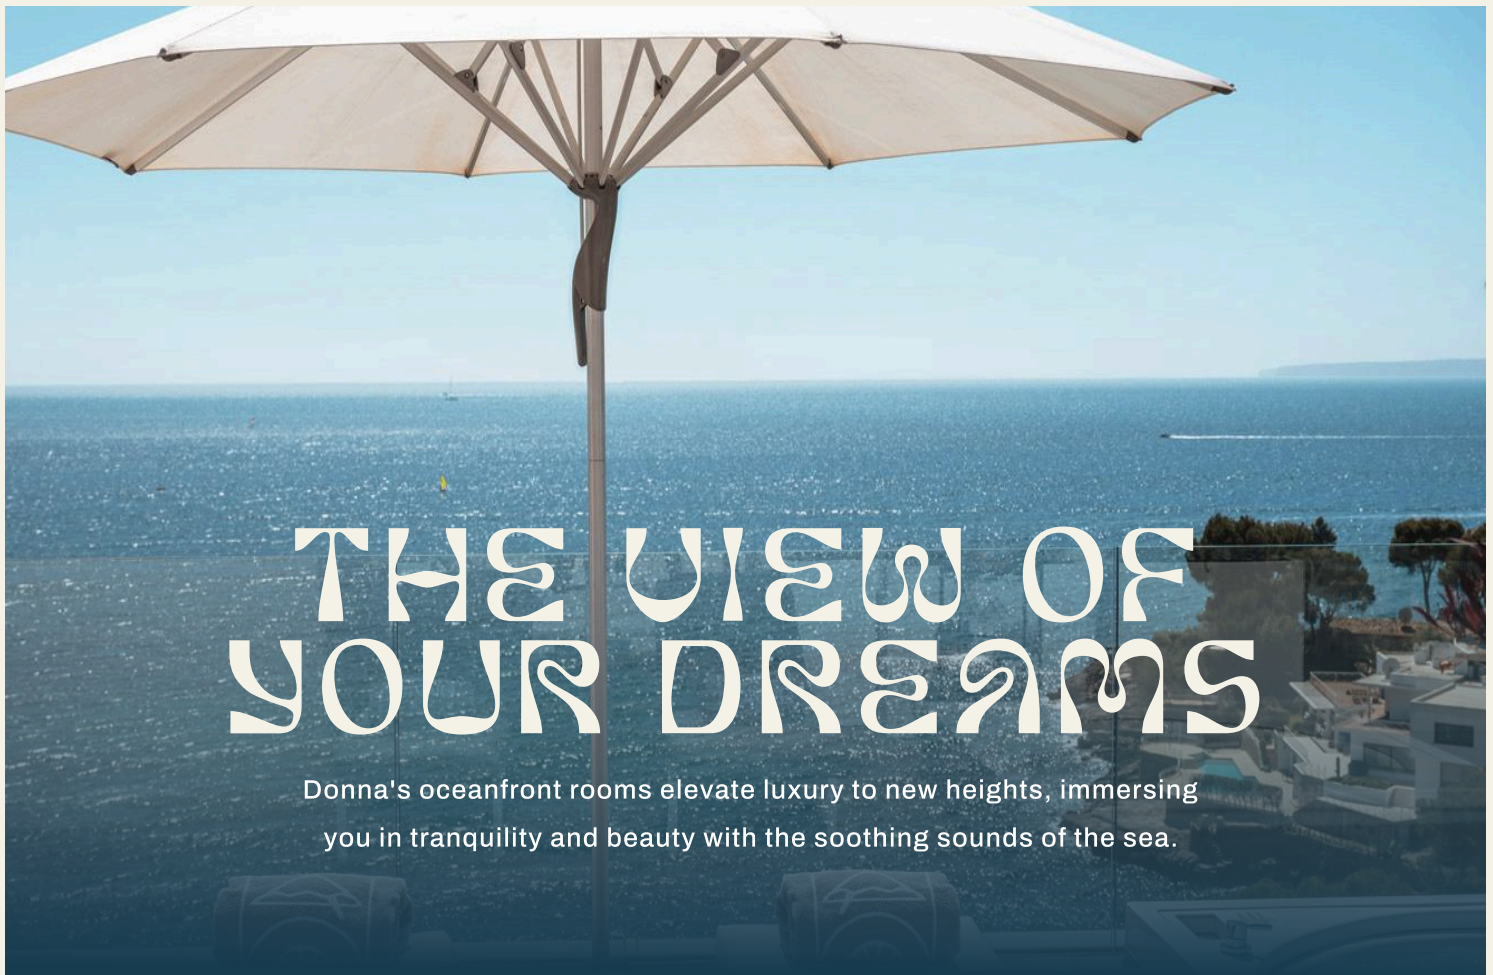

YOUR OCEANFRONT PLAYGROUND

The Donna Portals is more than just a hotel; it's a luxury destination where art and impeccable service blend seamlessly. Located in Portals Nous near Puerto Portals, one of the Mediterranean's most prestigious marinas, and just 11 km from Palma de Mallorca, our boutique hotel offers an exceptional oceanfront experience in a paradisiacal enclave.

THE VIEW OF YOUR DREAMS

Donna's oceanfront rooms elevate luxury to new heights, immersing you in tranquility and beauty with the soothing sounds of the sea.

A UNIQUE ESCAPE

Step into a world where design is paramount. Our Theme Suites offer extraordinary, artistic escapes that linger in your memory. From the playful Naughty Suites to the Games Suite's entertainment options and the relaxing Spa Suite, there's something for everyone. The Stargazer Suite, designed as a planetarium, invites you to sleep under a Swarovski starry sky.