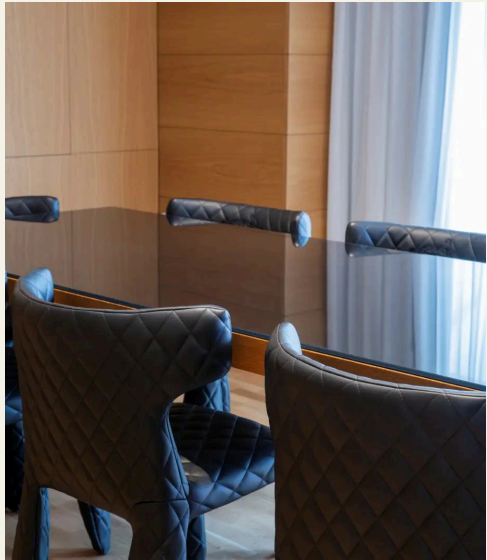

CORNER SUITE King Size Bed - Connecting Door Seperat Living Room	54 sqm	1
---	--------	---

Meeting Rooms	Capacity
---------------	----------

CONFERENCE COZY

A stylish and modern space with a décor in wood finishes and soft lighting, creating a welcoming and professional atmosphere. Equipped with state-of-the-art audiovisual technology, including a high definition screen and surround sound system.

imperial 8

CONFERENCE LARGE

Versatile spa room for events and meetings in a relaxed and comfortable environment.

Standard audiovisuals like screen, projector and headphones are included.

theatre 40
 classroom 20
 imperial 20
 u-shape 18